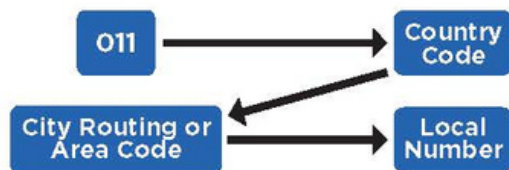

DIALING INSTRUCTIONS USING AN INTERNATIONAL DIRECT DIAL ACCOUNT FROM A LAND LINE OR POSTPAID PALAUCEL NUMBER (775)

Example: Direct-dial call to Honolulu, Hawaii, USA

011 + 1-808-234-5678

PREPAID AIRTIME CARDS

- Both local and long distance calls can be made with a prepaid Airtime card (776, 778, 779).
- Ongoing special: no local Airtime charges when you call long distance
- Long distance rate to most destinations worldwide is only 21¢ per minute.