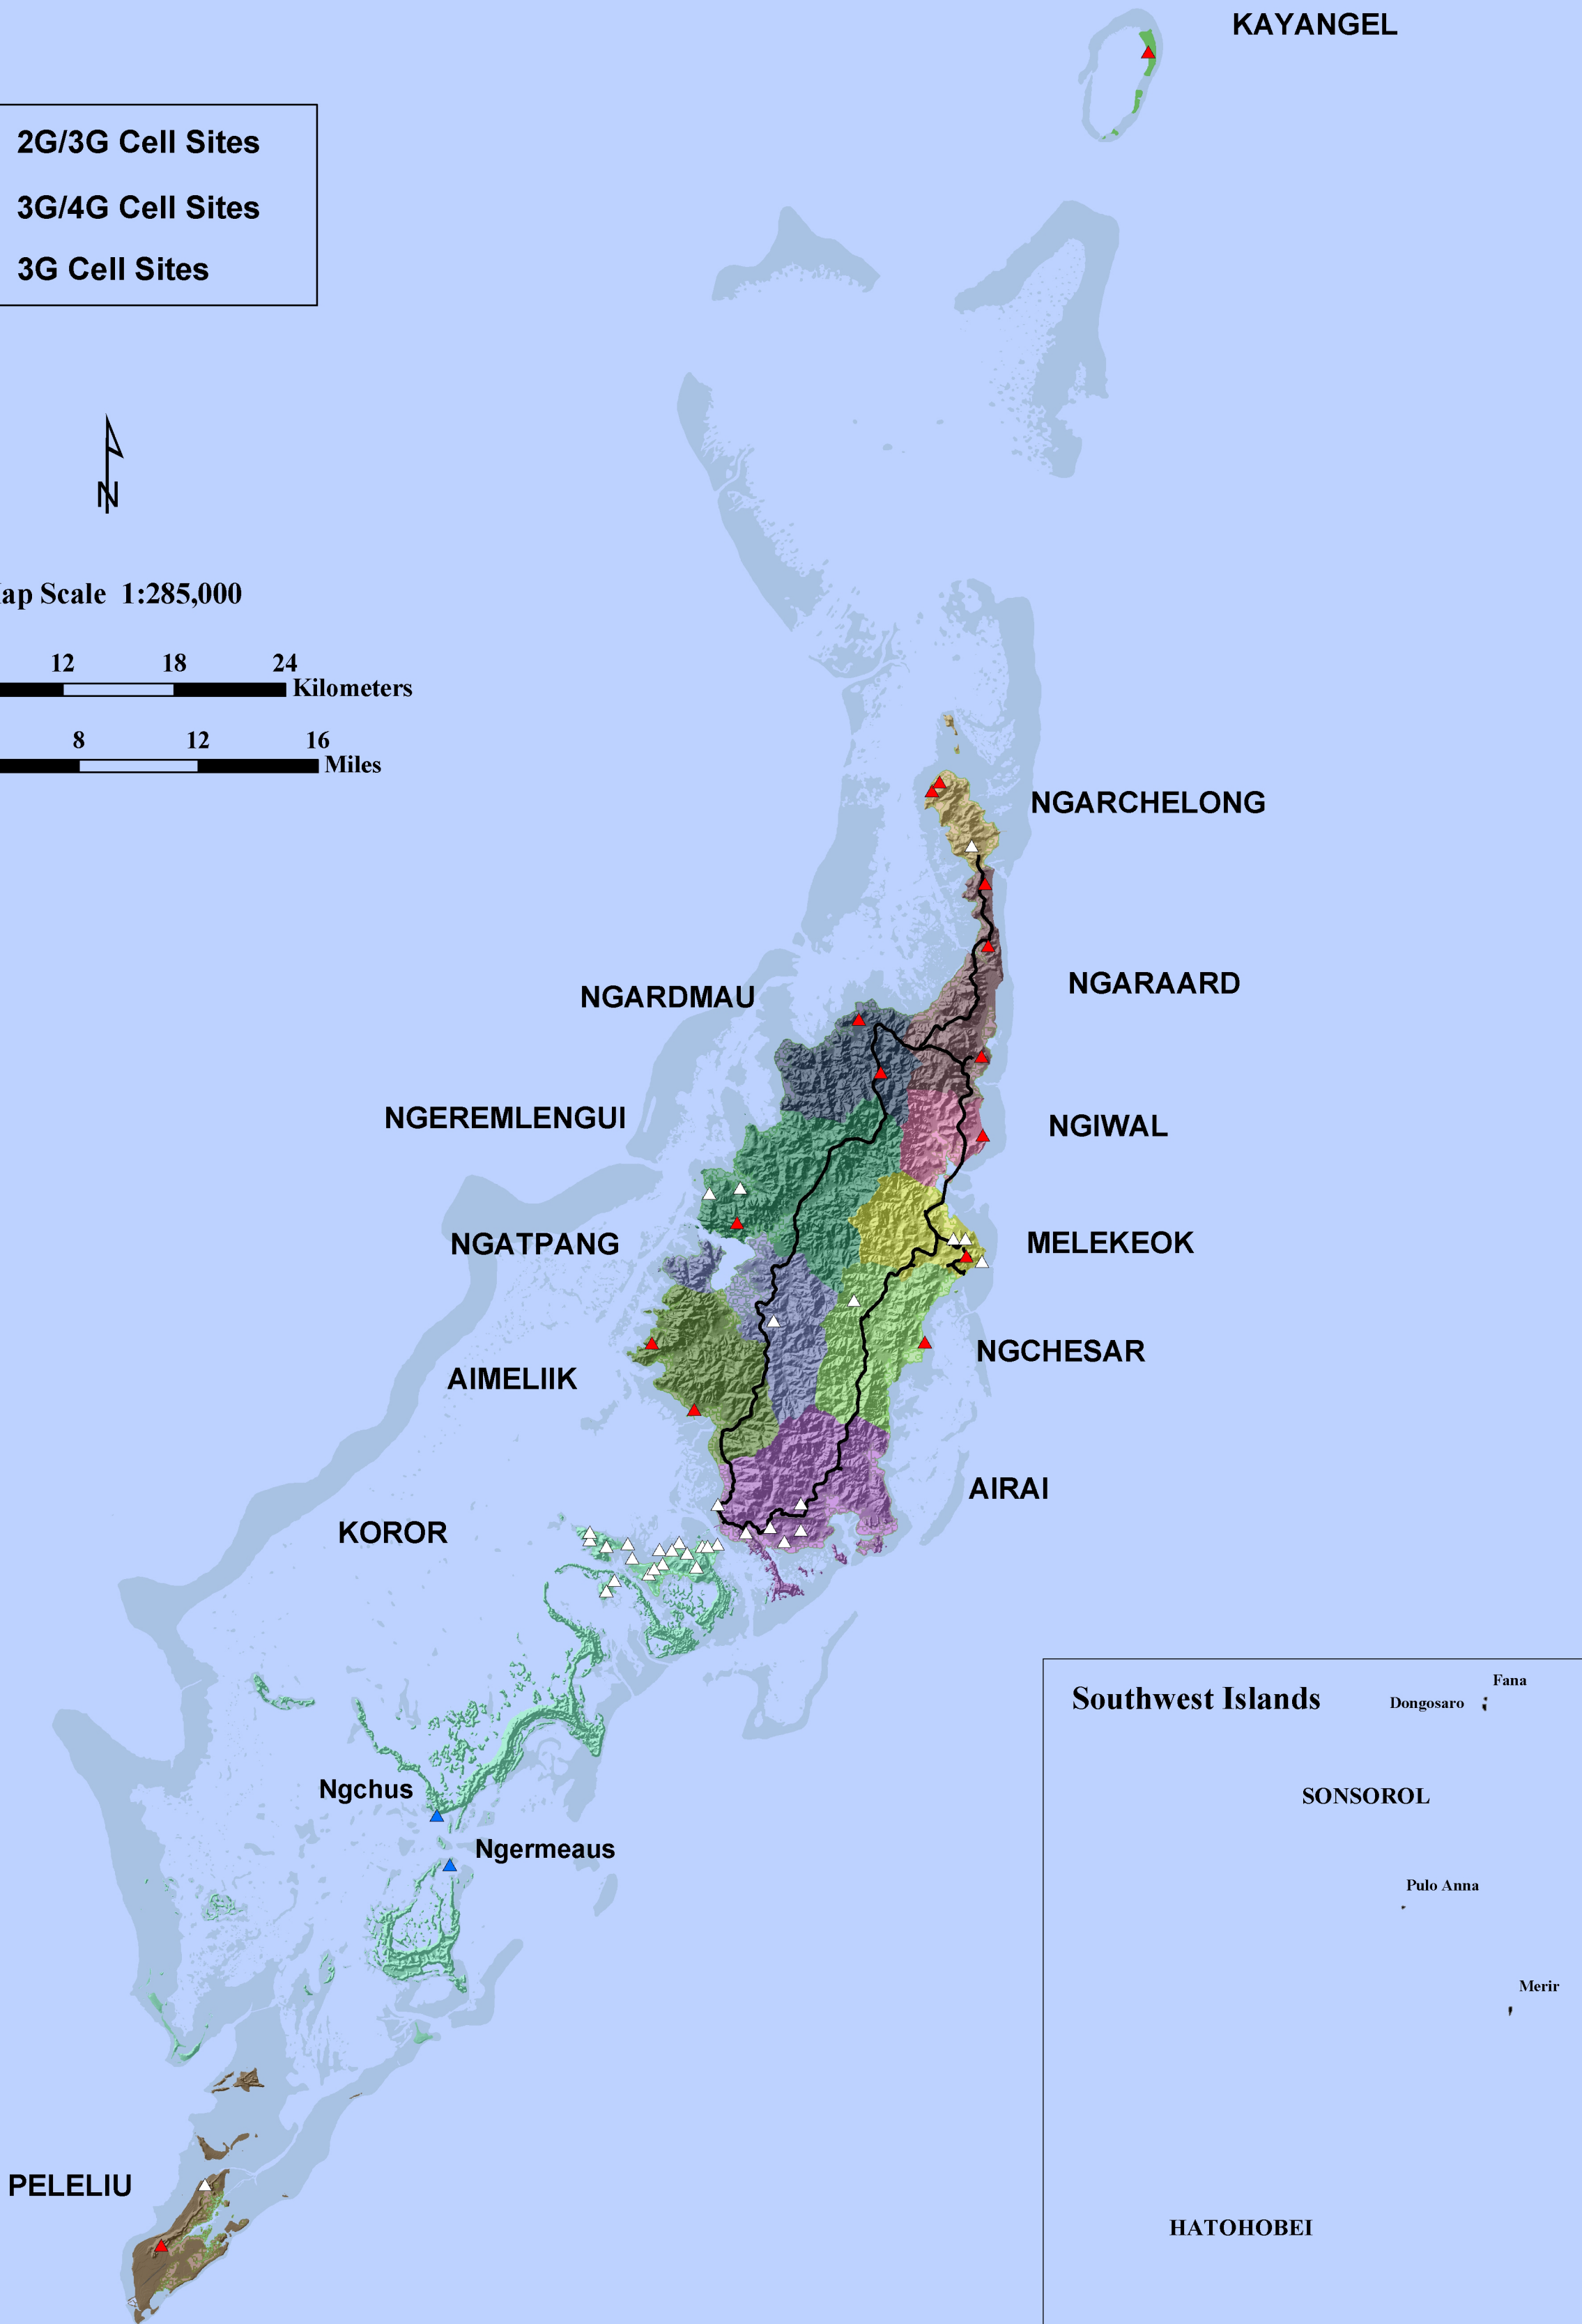

PNCC Mobile Network Republic of Palau

-  2G/3G Cell Sites
-  3G/4G Cell Sites
-  3G Cell Sites

Map Scale 1:285,000

0 3 6 12 18 24
Kilometers

0 2 4 8 12 16
Miles

ANGAUR

Southwest Islands